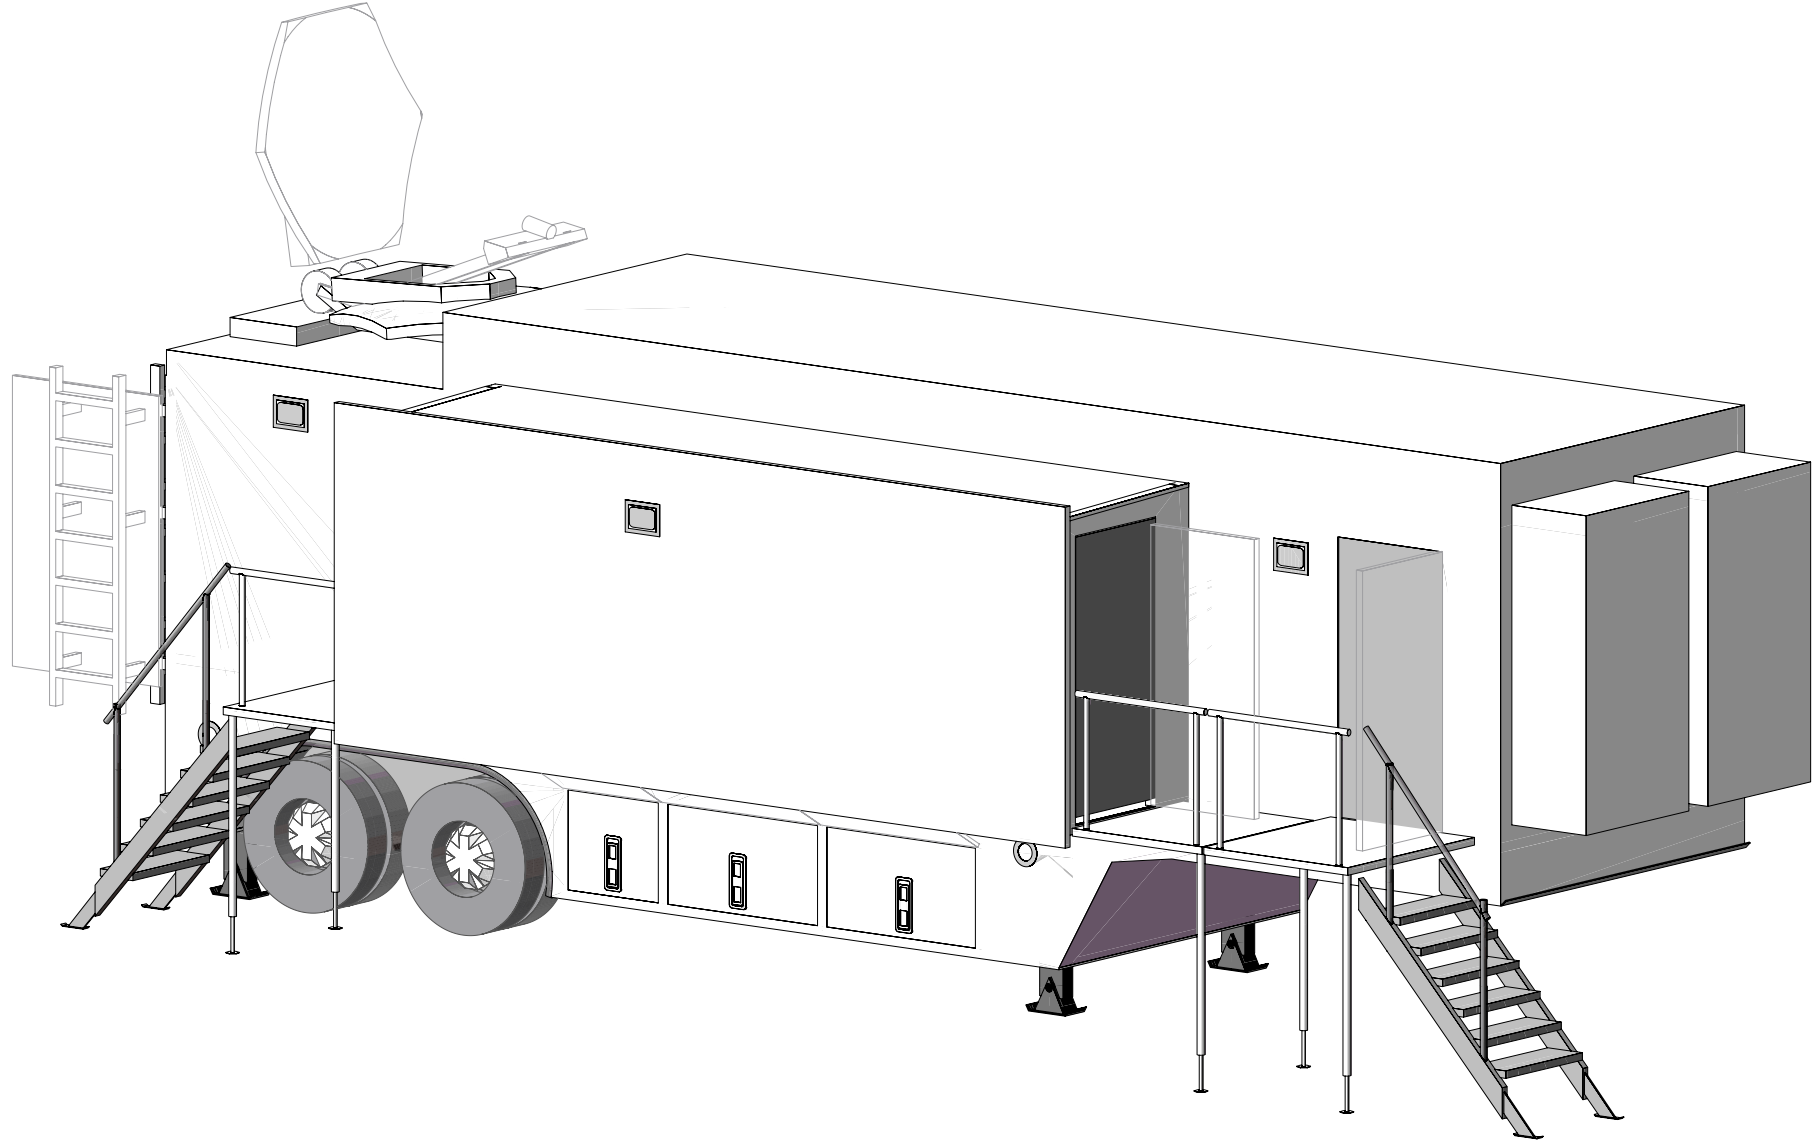

LMG
515 Brick Church Park Drive
Nashville TN 37207

**HDX-9
36' HYBRID
SAT/PRODUCTION**

HDX-9 LMG

FILE: LMG HDX-9 3D 2020.wrk
PRODUCTION DRAWINGS BY: Joseph Foster

SHEET INFO: LMG HDX-9
ISOMETRIC VIEW

NOTES:

UPDATED:
Date: 3/30/20
Time: 10:36:43 AM
Ver.001

Live Mobile Group HDX-9

SHOW _____ DATE _____

1-1	1-2	1-3	3-1	3-2	3-3	5-1	5-2	5-3	7-1	7-2	7-3
1-4	1-5	2-1	3-4	3-5	4-1	5-4	5-5	6-1	7-4	7-5	8-1
2-2	2-3	2-4	4-2	4-3	4-4	6-2	6-3	6-4	8-2	8-3	8-4
MV 1/2			MV 3/4			MV 5/6			MV 7/8		
9-1	9-2	9-3	11-1	11-2		13-1	13-3		15-1	15-2	15-3
9-4	9-5	10-1	11-4				14-1		15-4	15-4	16-1
10-2	10-3	10-4	12-2	12-3	12-4	14-2	14-3	14-4	16-2	16-3	16-4
MV 9/10			MV 11/12			MV 13/14			MV 15/16		

Technical Director

Director

Producer

AD-1

CCU 01 -	FSY 01 -	FSY 13 -	EVS 1-1 -	AUX 01 -
CCU 02 -	FSY 02 -	FSY 14 -	EVS 1-2 -	AUX 02 -
CCU 03 -	FSY 03 -	FSY 15 -	EVS 2-1 -	AUX 03 -
CCU 04 -	FSY 04 -	FSY 16 -	EVS 2-2 -	AUX 04 -
CCU 05 -	FSY 05 -	FSY 17 -	CG A-1 -	AUX 05 -
CCU 06 -	FSY 06 -	FSY 18 -	CG A-2 -	AUX 06 -
CCU 07 -	FSY 07 -	FSY 19 -	CG B-1 -	AUX 07 -
CCU 08 -	FSY 08 -	FSY 20 -	CG B-1 -	AUX 08 -
	FSY 09 -		SPOT 1 -	ME 1 -
	FSY 10 -		SPOT 2 -	ME 2 -
	FSY 11 -		SPOT 3 -	ME 3 -
	FSY 12 -		SPOT 4 -	ME 4 -

LMG
515 Brick Church Park Drive
Nashville TN 37207

HDX-9
36' HYBRID
SAT/PRODUCTION

HDX-9 LMG

FILE: LMG HDX-9 302020.wlx

PRODUCTION DRAWINGS BY: Joseph Foster

SHEET INFO: LMG HDX-9 MONITOR WALL

NOTES:

UPDATED:
Date: 3/30/20
Time: 10:36:43 AM
Ver.001