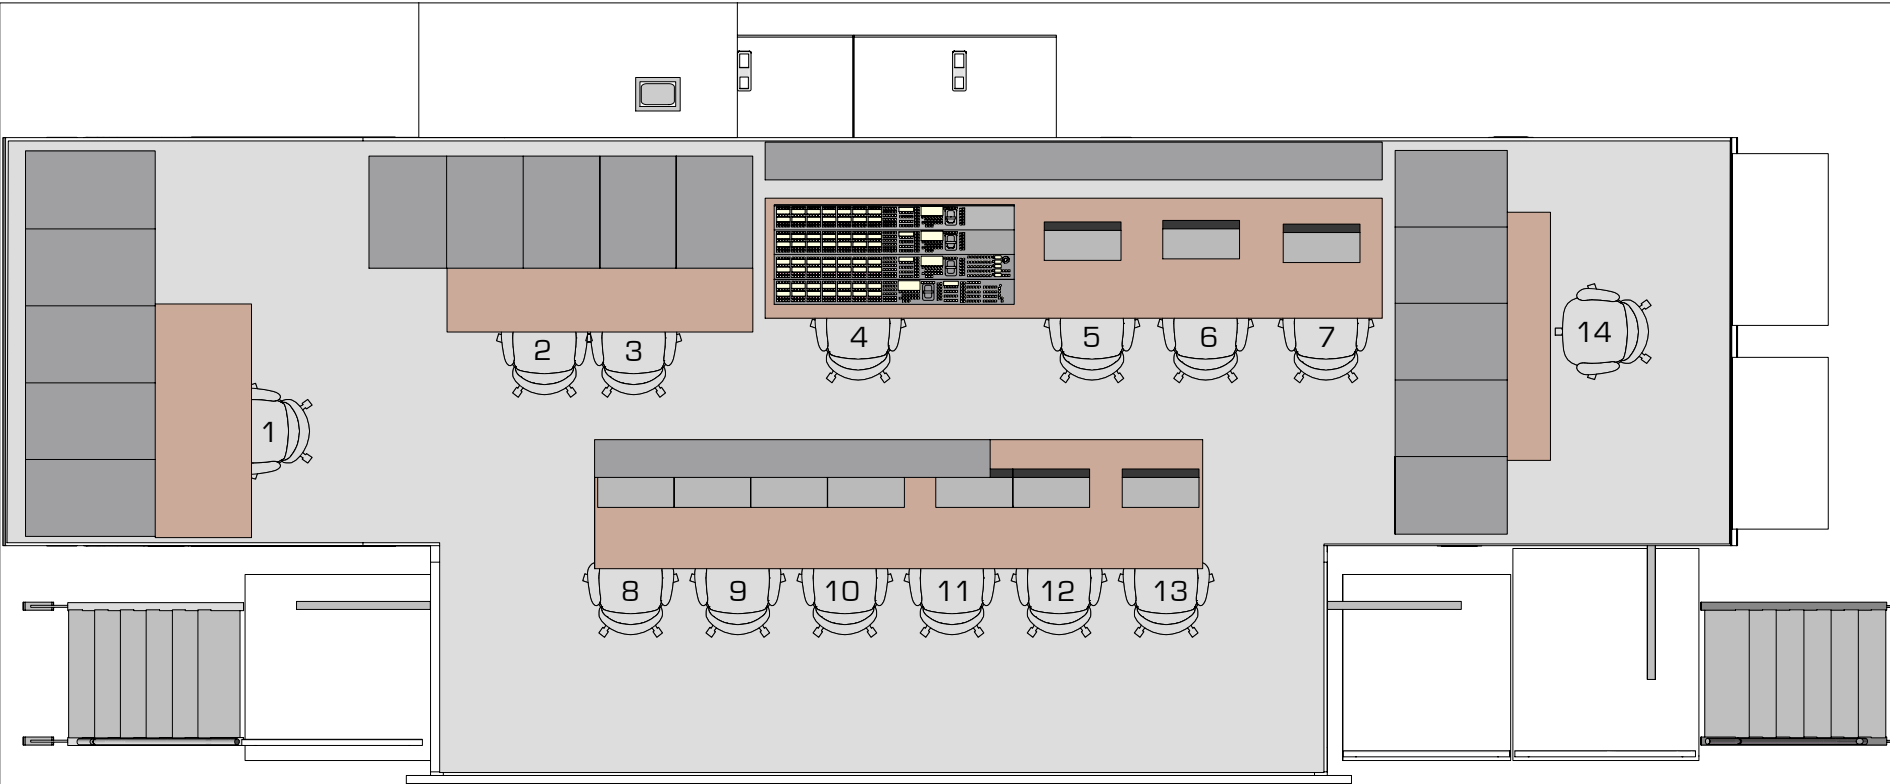

PRODUCTION SEATING ASSIGNMENTS

1	
2	
3	
4	
5	
6	
7	
8	
9	

10	
11	
12	
13	
14	

2 HDX-9 LMG 3D 2020
Scale: 1:15