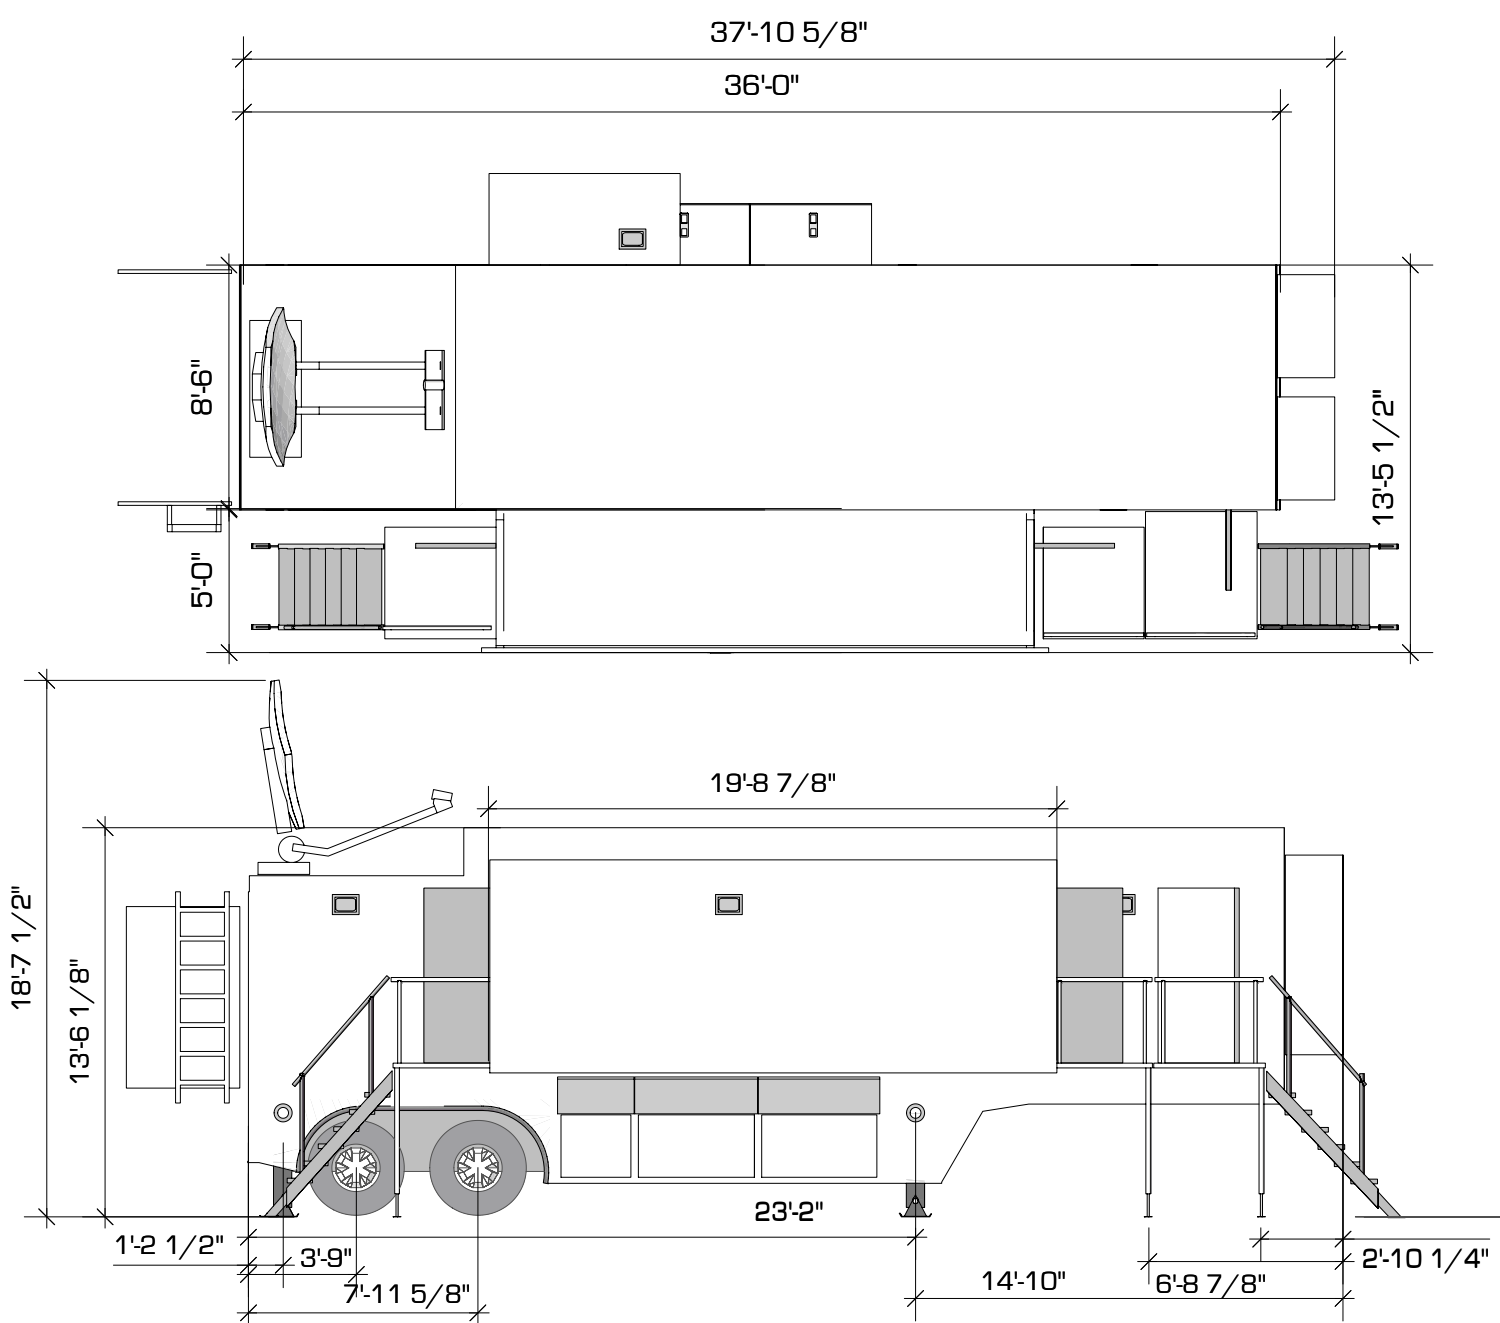

Truck Dimensions

Dimensions - 40' L, 21' W, 13.5' H working footprint
 65' Overall Length, 65,000 Pounds GVW

① HDX-9 LMG 3D 2020
Scale: 1:25

LIVE MOBILE GROUP	
Harb Production Services	
LMG 515 Brick Church Park Drive Nashville TN 37207	
HDX-9 36' HYBRID SAT/PRODUCTION	
HDX-9 LMG	
FILE: LMG-HDX-9-3D-2020-Dwgk	PRODUCTION DRAWINGS BY: Joseph Foster
SHEET INFO: LMG HDX-9 DIMENSION SET	
NOTES:	
UPDATED: Date: 3/30/20 Time: 10:36:30 AM Ver.001	