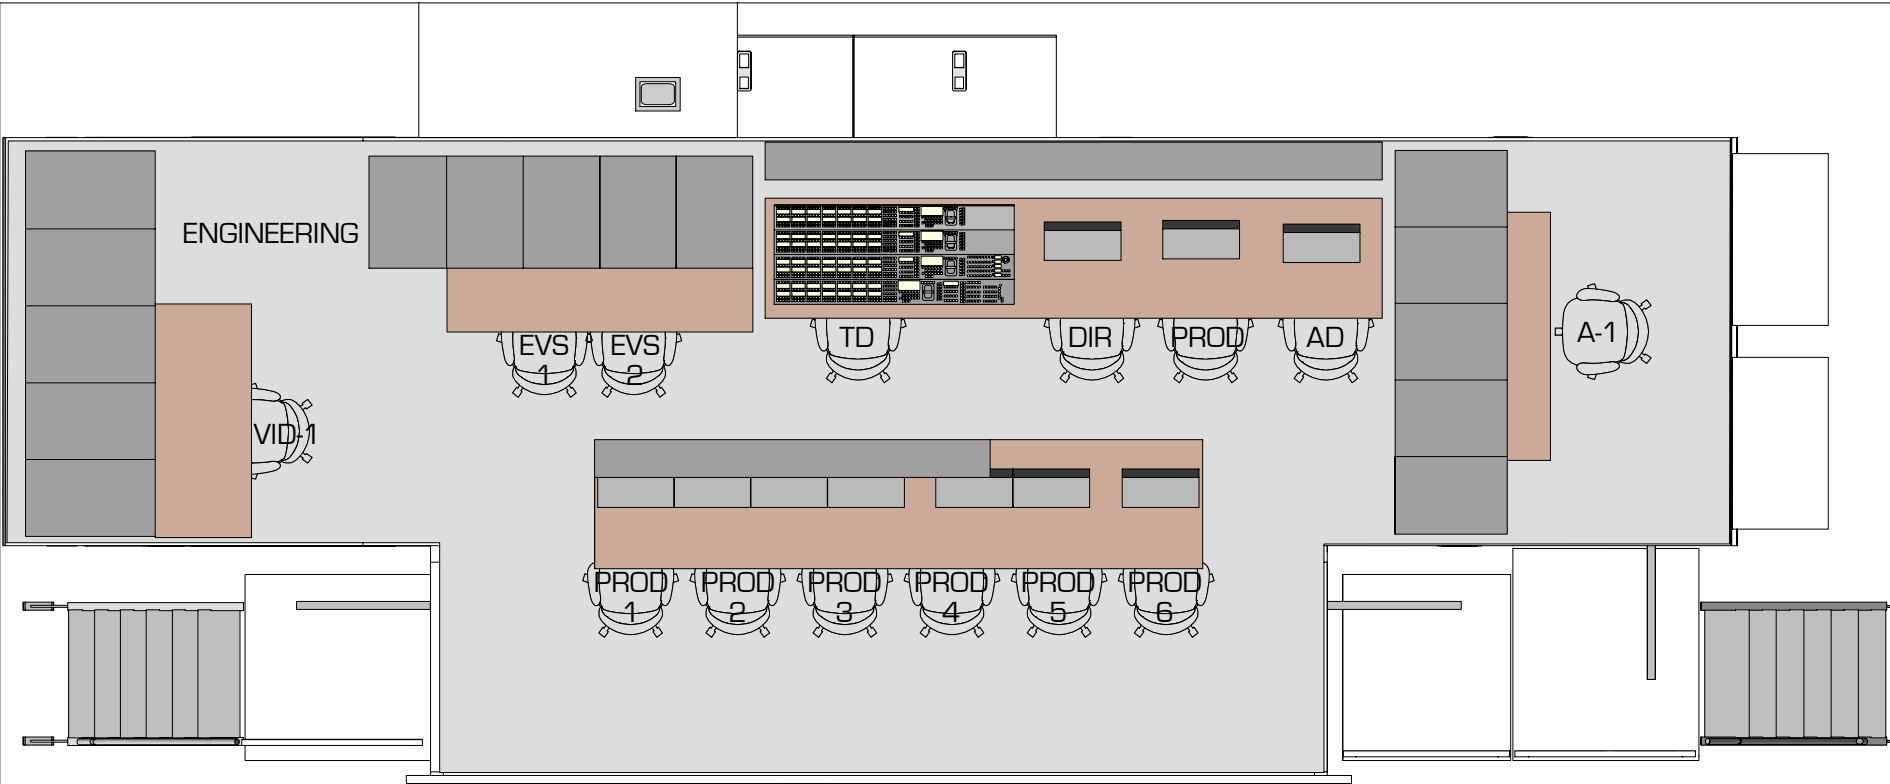

Truck Dimensions

Dimensions - 40' L, 21' W, 13.5' H working footprint
 65' Overall Length, 65,000 Pounds GVW

① HDX-9 LMG 3D 2020
Scale: 1:25

LIVE MOBILE GROUP	
Harb Production Services	
LMG 515 Brick Church Park Drive Nashville TN 37207	
HDX-9 36' HYBRID SAT/PRODUCTION	
HDX-9 LMG	
FILE: LMG-HDX-9-3D-2020-Dwgk	PRODUCTION DRAWINGS BY: Joseph Foster
SHEET INFO: LMG HDX-9 DIMENSION SET	
NOTES:	
UPDATED: Date: 3/30/20 Time: 10:36:30 AM Ver.001	